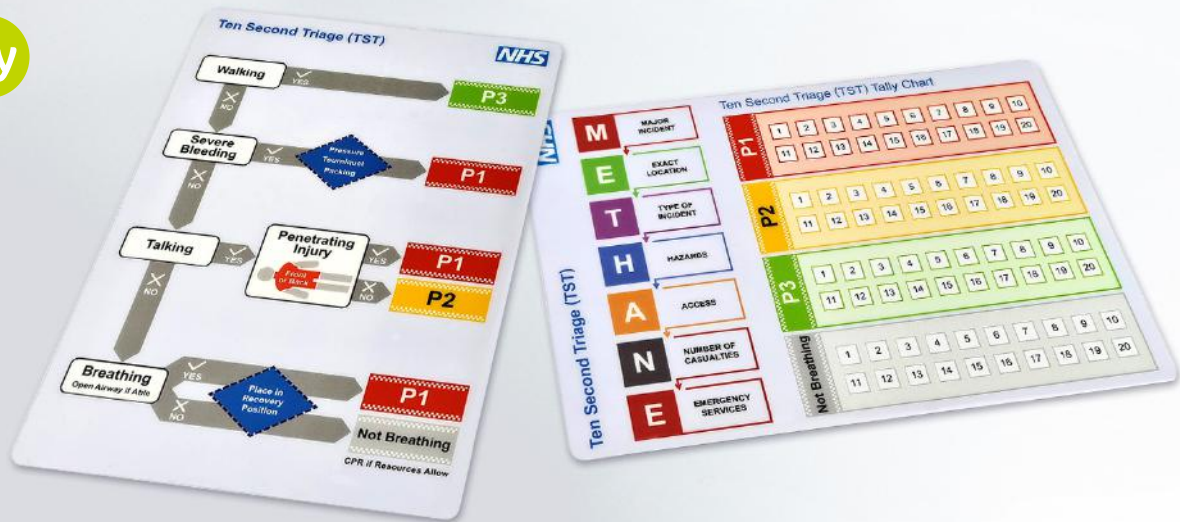

ARCHIPELAGO ISLANDS CITY MAP

APPROPRIATE CUT-OUT VEHICLES & HAZARDS
(SUPPLIED WITH ALL MAPS)

CITY MAPS (150X100CM), WITH INTERACTIVE CUT-OUT VEHICLES AND HAZARDS

Qty	Price
1 set	£357 - click here to specify required map
2 sets	£625 - click here to specify required maps
3 sets	£895 - click here to specify required maps
4 sets+	Please click here to make an enquiry

eby

JESIP ESSENTIAL AIDES

PLANNING CITY MAP (150X100CM), WITH INTERACTIVE CUT-OUT VEHICLES AND HAZARDS

Qty	Price
1 set	£357 - click here to specify required map
2 sets	£625 - click here to specify required maps
3 sets	£895 - click here to specify required maps
4 sets+	Please click here to make an enquiry

BESPOKE MAPS ALSO AVAILABLE. PLEASE CALL OR CLICK HERE TO ENQUIRE.

JESIP ESSENTIAL AIDES

TEN SECOND TRIAGE TOOL (A6 POCKET SIZED WITH ROUNDED CORNERS FOR SAFETY)

Qty	Price
0-100	£4.99 each
100	£525
200	750
500	£1450
500+	Please click here to make an enquiry