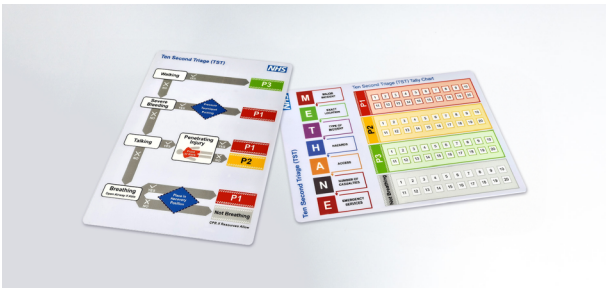

JESIP ESSENTIAL AIDES

TEN SECOND TRIAGE TOOL (A6 POCKET SIZED WITH ROUNDED CORNERS FOR SAFETY)

Qty	Price
0-100	£4.99 each
100	£525
200	750
500	£1450
500+	Please click here to make an enquiry

DELEGATE/ESSENTIAL PACK: AIDE MEMOIRE, X3 STICKERS, PEN, KEYRING & LANYARD

Qty	Price
1 Pack	£12.99
5 Packs	£59.95
10 Packs	£109.90
50 Packs	£499
100 Packs	£950