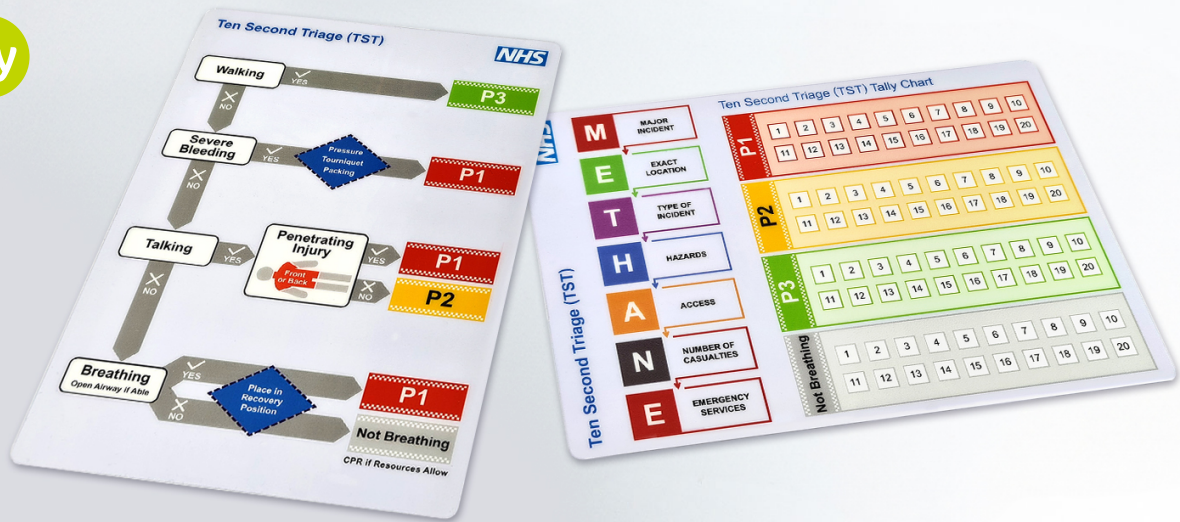

JESIP ESSENTIAL AIDES

TEN SECOND TRIAGE TOOL (A6 POCKET SIZED WITH ROUNDED CORNERS FOR SAFETY)

Qty	Price
0-100	£4.99 each
100	£525
200	750
500	£1450
500+	Please click here to make an enquiry

DELEGATE/ESSENTIAL PACK: AIDE MEMOIRE, X3 STICKERS, PEN, KEYRING & LANYARD

Qty	Price
1 Pack	£12.99
5 Packs	£59.95
10 Packs	£109.90
50 Packs	£499
100 Packs	£950