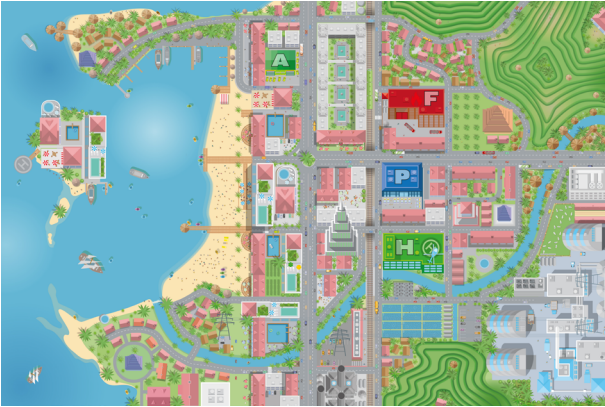

JESIP ESSENTIAL AIDES

MODERN CITY MAP

COASTAL CITY MAP

ASIAN COASTAL CITY MAP

MIDDLE EASTERN COASTAL CITY MAP

ARCHIPELAGO ISLANDS CITY MAP

**APPROPRIATE CUT-OUT VEHICLES & HAZARDS
(SUPPLIED WITH ALL MAPS)**

CITY MAPS (150X100CM), WITH INTERACTIVE CUT-OUT VEHICLES AND HAZARDS

Qty	Price
1 set	£357 - click here to specify required map
2 sets	£625 - click here to specify required maps
3 sets	£895 - click here to specify required maps
4 sets+	Please click here to make an enquiry

eby

JESIP ESSENTIAL AIDES

PLANNING CITY MAP (150X100CM), WITH INTERACTIVE CUT-OUT VEHICLES AND HAZARDS

Qty	Price
1 set	£357 - click here to specify required map
2 sets	£625 - click here to specify required maps
3 sets	£895 - click here to specify required maps
4 sets+	Please click here to make an enquiry